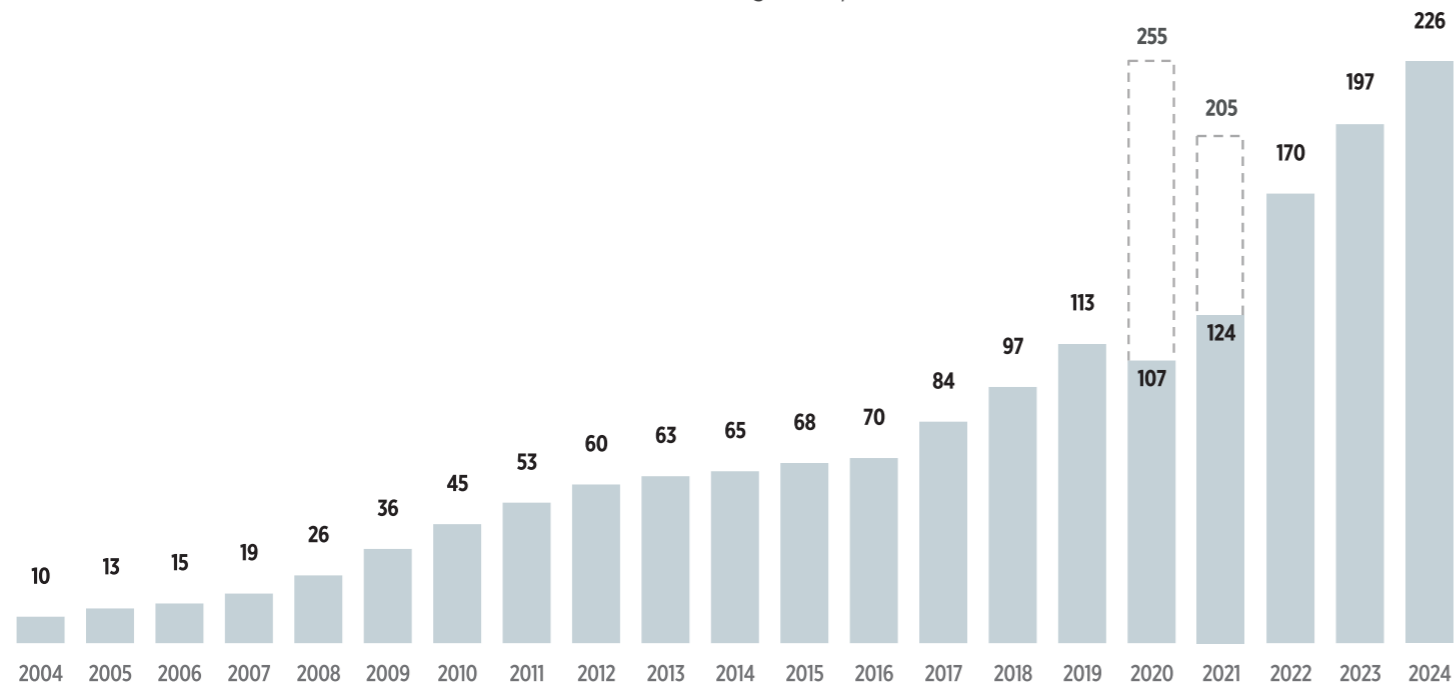

In the 1980s, Macron transformed from a sporting goods shop to a small manufacturing company and began producing garments for the leading sportswear brands of the time, such as Champions. Later, in the 1990s, Macron created its own brand and combined production for other brands with that of its own brand.

The journey of growth and success has spanned over 50 years, leading to remarkable results. Since 2004, our turnover has surged from €10 million to 226 million by 2024, with over 80% of our revenue generated from international markets.

Le chemin de la croissance et de la réussite s'est étalé sur plus de 50 ans, aboutissant à des résultats remarquables. Depuis 2004, notre chiffre d'affaires est passé de 10 millions d'euros à 226 millions d'euros d'ici à 2024, plus de 80 % de nos revenus étant générés par les marchés internationaux.