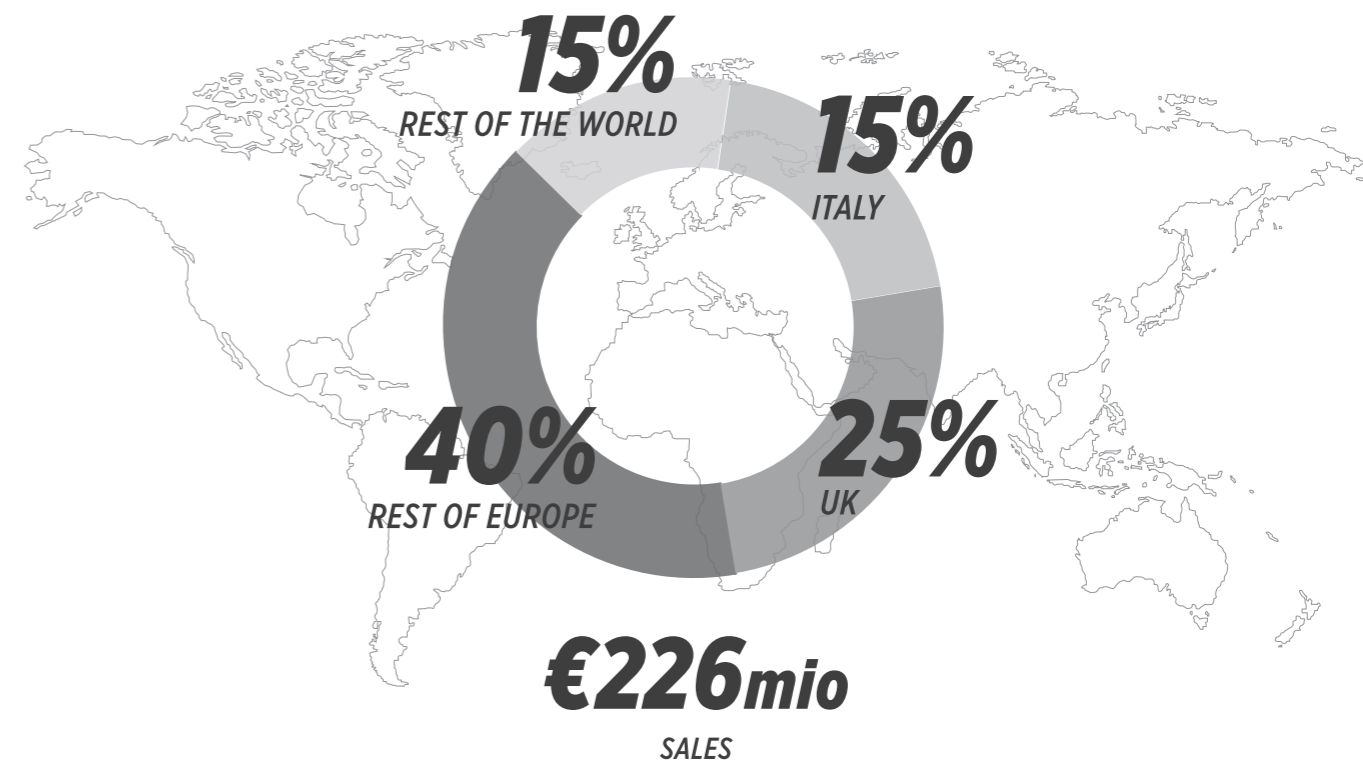

A GLOBAL BUSINESS

IN NUMBERS

+300
Number Of Employees

+850
Multibrand Stores

+169
Monobrand Network

+13mio
Units Sold Per Year

+100
Sponsored Pro Clubs

MACRON 4 THE PLANET